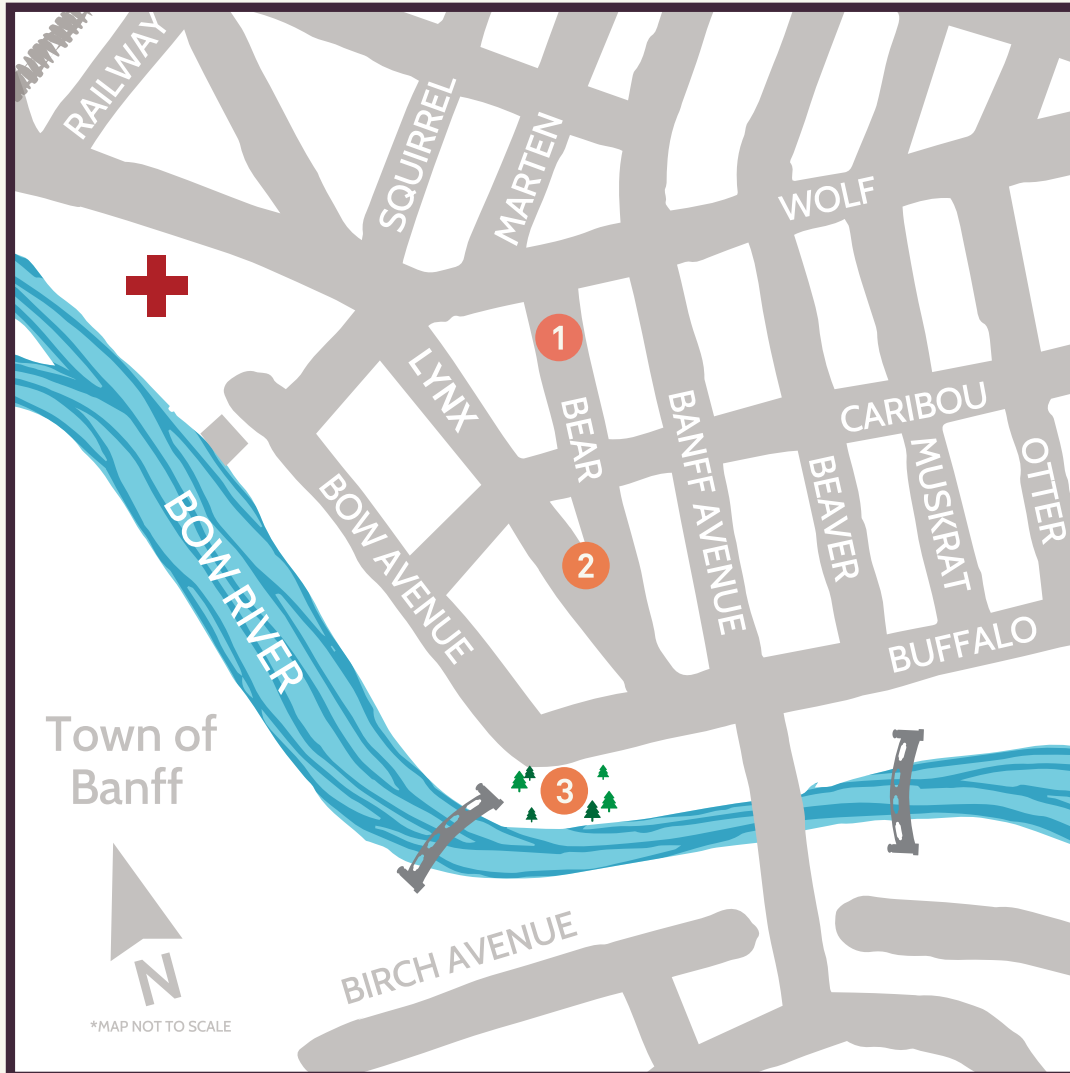

Celebrate SnowDays

January 17 - February 2

Legend

- 1** Bear Street Hub
Entertainment, Games &
Snow Sculpture Gallery
- 2** Mason Hall
Snow Sculpture Gallery
- 3** Central Park
Play Zone &
Snow Sculpture Gallery