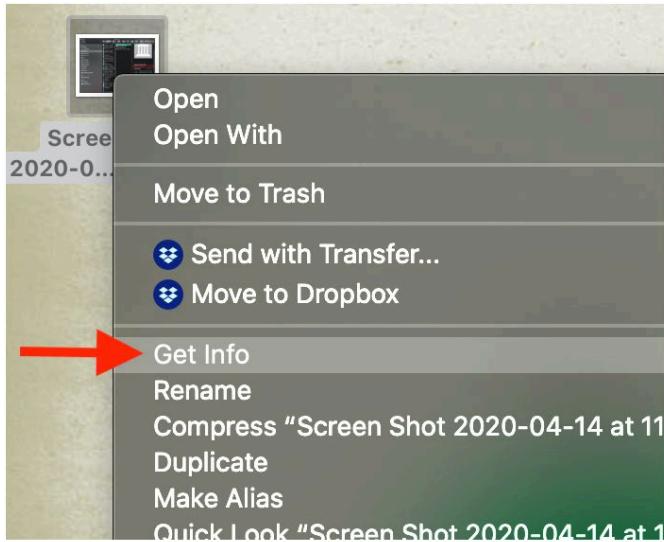

On a Mac:

You can **right-click (double tap)** on the image file and select **Get Info** from the dropdown menu. You will see your image size here.