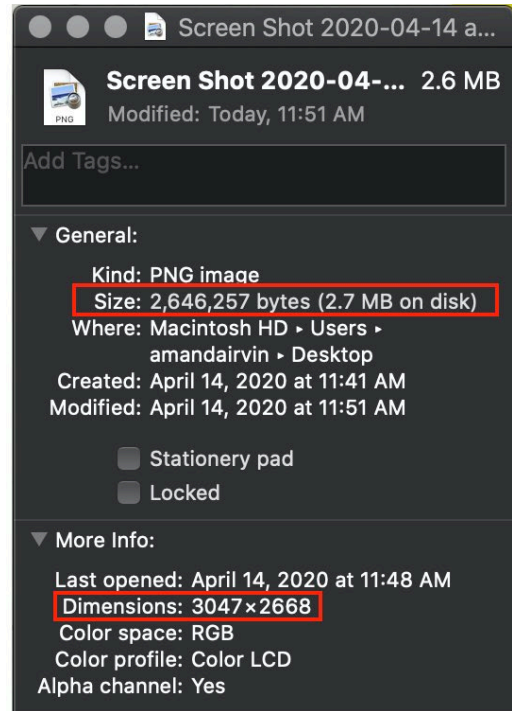

## How to Find Your image Size

### On a PC:

Right-click on an image and choose **Properties** from the drop-down menu. A new window will appear with several tabs. Go to **Details** tab and look in the Image section.

## On a Mac:

You can **right-click (double tap)** on the image file and select **Get Info** from the dropdown menu. You will see your image size here.