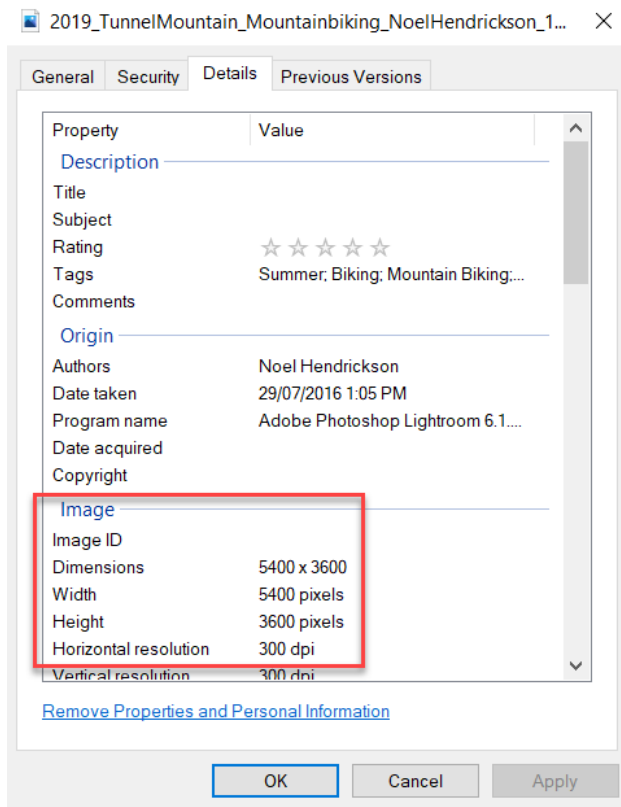

How to Find Your image Size

On a PC:

Right-click on an image and choose **Properties** from the drop-down menu. A new window will appear with several tabs. Go to **Details** tab and look in the Image section.